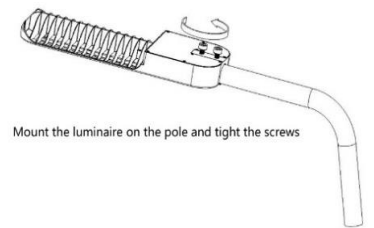

Luminous Flux	+Lumen tolerance +/- 5% 3,600lm
CRI	Ra>78
CCT	3000-6500K
Optional Beam Angle	50*150° / 90*100°

Mechanical Specifications

IP&IK Rating	IP66 & IK10
Lifetime	50000 hours - L70, @25°C
Structure	Unibody Aluminum
Lens	PC
Fixture Dimension	460*173*53mm 18.1*6.8*2.1 inches
Net Weight	2.45kg
Carton Dimension	506*221*96mm
Gross Weight	3.2kg

Connecting the Cable

Loose the inner hexagon screws first

Mount the luminaire on the pole and tight the screws

Carton Dimensions

40-60mm converter available

40WiM

LED Street & Parking Light, 80-120W HID Replacement