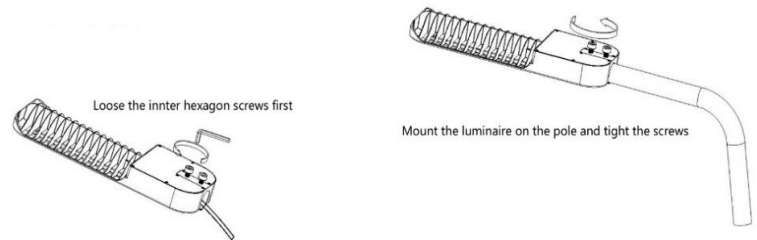

Connecting the Cable

Carton Dimensions