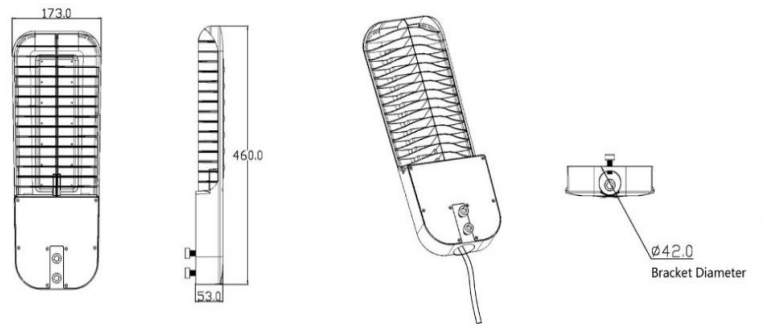

Photometric Specifications

Luminous Flux	+Lumen tolerance +/- 5% 2,400lm
CRI	Ra>78
CCT	3000-6500K
Optional Beam Angle	50*150° / 90*100°

Mechanical Specifications

IP&IK Rating	IP66 & IK10
Lifetime	50000 hours - L70, @25°C
Structure	Unibody Aluminum
Lens	PC
Fixture Dimension	460*173*53mm 18.1*6.8*2.1 inches
Net Weight	2.45kg
Carton Dimension	506*221*96mm
Gross Weight	3.2kg

Luminous Flux	+Lumen tolerance +/- 5% 3,600lm
CRI	Ra>78
CCT	3000-6500K
Optional Beam Angle	50*150° / 90*100°

Mechanical Specifications

IP&IK Rating	IP66 & IK10
Lifetime	50000 hours - L70, @25°C
Structure	Unibody Aluminum
Lens	PC
Fixture Dimension	460*173*53mm 18.1*6.8*2.1 inches
Net Weight	2.45kg
Carton Dimension	506*221*96mm
Gross Weight	3.2kg

Photometric Specifications

Luminous Flux	+Lumen tolerance +/- 5% 4,800lm
CRI	Ra>78
CCT	3000-6500K
Optional Beam Angle	50*150° / 90*100°

Mechanical Specifications

IP&IK Rating	IP66 & IK10
Lifetime	50000 hours - L70, @25°C
Structure	Unibody Aluminum
Lens	PC
Fixture Dimension	460*173*53mm 18.1*6.8*2.1 inches
Net Weight	2.45kg
Carton Dimension	506*221*96mm
Gross Weight	3.2kg

Luminous Flux	+Lumen tolerance +/- 5% 6,000lm
CRI	Ra>78
CCT	3000-6500K
Optional Beam Angle	50°*150° / 90°*100°

Mechanical Specifications

IP&IK Rating	IP66 & IK10
Lifetime	50000 hours - L70, @25°C
Structure	Unibody Aluminum
Lens	PC
Fixture Dimension	460*173*53mm 18.1*6.8*2.1 inches
Net Weight	2.45kg
Carton Dimension	506*221*96mm
Gross Weight	3.2kg