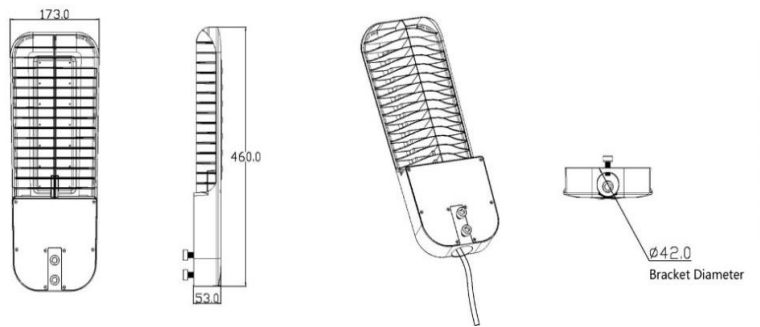

Photometric Specifications

Luminous Flux	+Lumen tolerance +/- 5% 2,400lm
CRI	Ra>78
CCT	3000-6500K
Optional Beam Angle	50*150° / 90*100°

Mechanical Specifications

IP&IK Rating	IP66 & IK10
Lifetime	50000 hours - L70, @25°C
Structure	Unibody Aluminum
Lens	PC
Fixture Dimension	460*173*53mm 18.1*6.8*2.1 inches
Net Weight	2.45kg
Carton Dimension	506*221*96mm
Gross Weight	3.2kg

Luminous Flux	+Lumen tolerance +/- 5% 3,600lm
CRI	Ra>78
CCT	3000-6500K
Optional Beam Angle	50*150° / 90*100°

Mechanical Specifications

IP&IK Rating	IP66 & IK10
Lifetime	50000 hours - L70, @25°C
Structure	Unibody Aluminum
Lens	PC
Fixture Dimension	460*173*53mm 18.1*6.8*2.1 inches
Net Weight	2.45kg
Carton Dimension	506*221*96mm
Gross Weight	3.2kg

Photometric Specifications

Luminous Flux	+Lumen tolerance +/- 5% 4,800lm
CRI	Ra>78
CCT	3000-6500K
Optional Beam Angle	50*150° / 90*100°

Mechanical Specifications

IP&IK Rating	IP66 & IK10
Lifetime	50000 hours - L70, @25°C
Structure	Unibody Aluminum
Lens	PC
Fixture Dimension	460*173*53mm 18.1*6.8*2.1 inches
Net Weight	2.45kg
Carton Dimension	506*221*96mm
Gross Weight	3.2kg

Luminous Flux	+Lumen tolerance +/- 5% 6,000lm
CRI	Ra>78
CCT	3000-6500K
Optional Beam Angle	50°*150° / 90°*100°

Mechanical Specifications

IP&IK Rating	IP66 & IK10
Lifetime	50000 hours - L70, @25°C
Structure	Unibody Aluminum
Lens	PC
Fixture Dimension	460*173*53mm 18.1*6.8*2.1 inches
Net Weight	2.45kg
Carton Dimension	506*221*96mm
Gross Weight	3.2kg