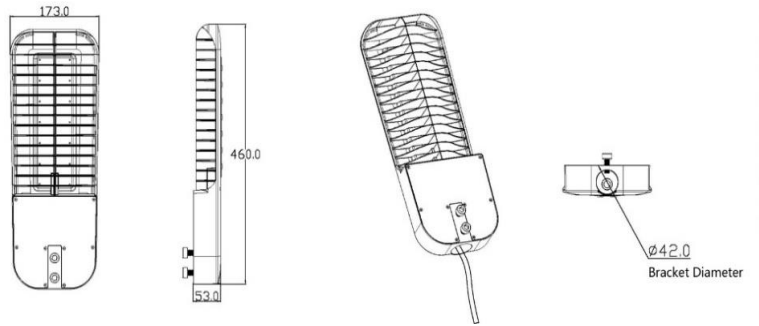

Fishbone Style Heatsink
Average Temperature >26°C

50*150° beam angle
light distribution

High Efficacy Inventronics Mini Driver

Philips Lumileds
Luxeon 3030 Chip

40mm Diameter Connector
Can Equipe Other Adaptor to Fit
Different Size Poles

Photometric Specifications

Luminous Flux	+Lumen tolerance +/- 5% 2,400lm
CRI	Ra>78
CCT	3000-6500K
Optional Beam Angle	50*150° / 90*100°

Mechanical Specifications

IP&IK Rating	IP66 & IK10
Lifetime	50000 hours - L70, @25°C
Structure	Unibody Aluminum
Lens	PC
Fixture Dimension	460*173*53mm 18.1*6.8*2.1 inches
Net Weight	2.45kg
Carton Dimension	506*221*96mm
Gross Weight	3.2kg

Luminous Flux	+Lumen tolerance +/- 5% 3,600lm
CRI	Ra>78
CCT	3000-6500K
Optional Beam Angle	50*150° / 90*100°

Mechanical Specifications

IP&IK Rating	IP66 & IK10
Lifetime	50000 hours - L70, @25°C
Structure	Unibody Aluminum
Lens	PC
Fixture Dimension	460*173*53mm 18.1*6.8*2.1 inches
Net Weight	2.45kg
Carton Dimension	506*221*96mm
Gross Weight	3.2kg

Photometric Specifications

Luminous Flux	+Lumen tolerance +/- 5% 4,800lm
CRI	Ra>78
CCT	3000-6500K
Optional Beam Angle	50*150° / 90*100°

Mechanical Specifications

IP&IK Rating	IP66 & IK10
Lifetime	50000 hours - L70, @25°C
Structure	Unibody Aluminum
Lens	PC
Fixture Dimension	460*173*53mm 18.1*6.8*2.1 inches
Net Weight	2.45kg
Carton Dimension	506*221*96mm
Gross Weight	3.2kg