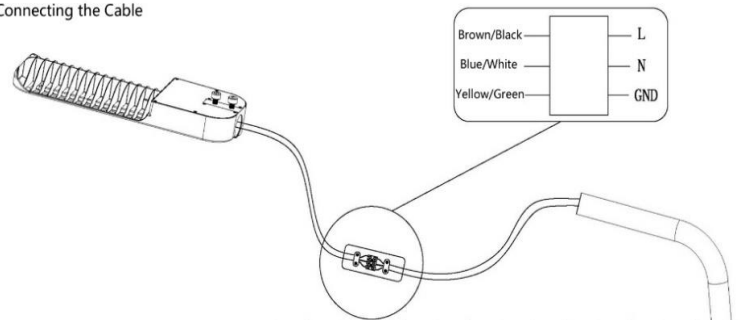

Connecting the Cable

Mount the luminaire on the pole and tight the screws