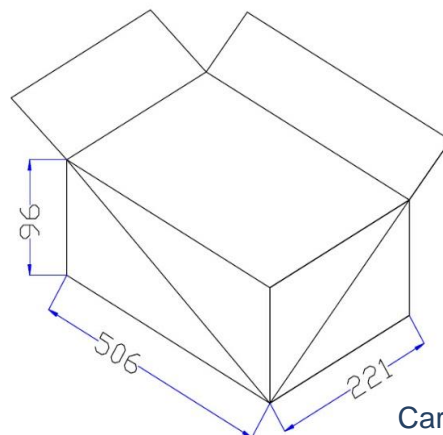

Carton Dimensions

40-60mm converter available