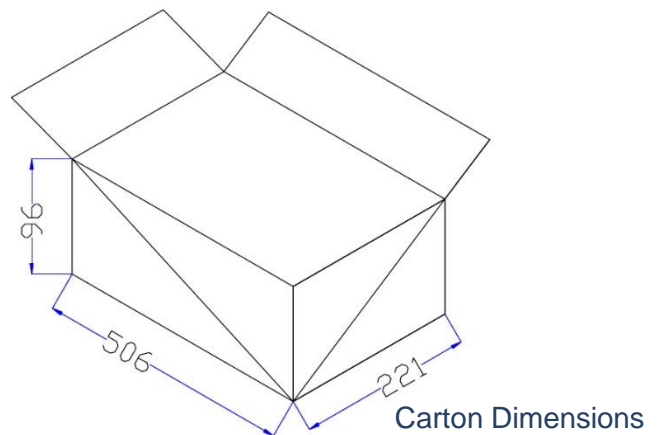

Connecting the Cable

Carton Dimensions