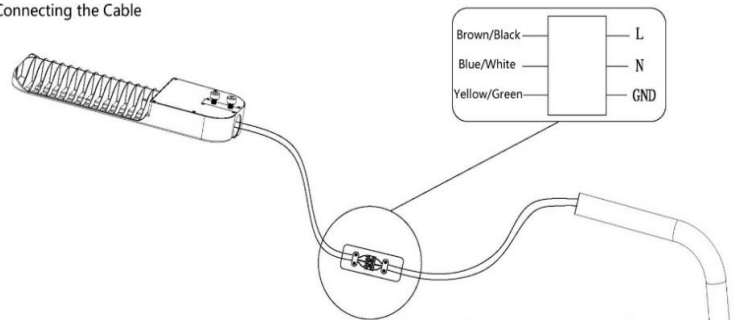

Connecting the Cable

Loose the inner hexagon screws first