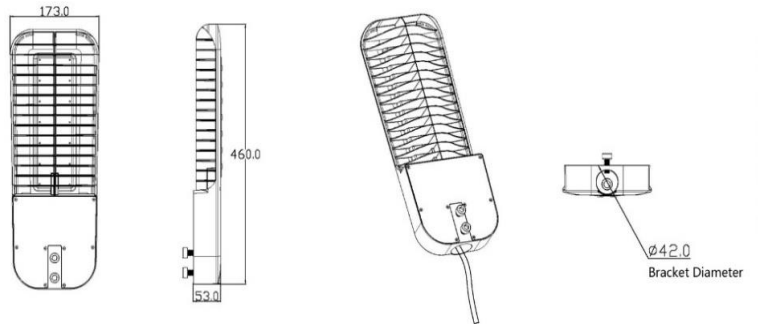

Photometric Specifications

Luminous Flux	+Lumen tolerance +/- 5% 2,400lm
CRI	Ra>78
CCT	3000-6500K
Optional Beam Angle	50*150° / 90*100°

Mechanical Specifications

IP&IK Rating	IP66 & IK10
Lifetime	50000 hours - L70, @25°C
Structure	Unibody Aluminum
Lens	PC
Fixture Dimension	460*173*53mm 18.1*6.8*2.1 inches
Net Weight	2.45kg
Carton Dimension	506*221*96mm
Gross Weight	3.2kg

Luminous Flux	+Lumen tolerance +/- 5% 3,600lm
CRI	Ra>78
CCT	3000-6500K
Optional Beam Angle	50*150° / 90*100°

Mechanical Specifications

IP&IK Rating	IP66 & IK10
Lifetime	50000 hours - L70, @25°C
Structure	Unibody Aluminum
Lens	PC
Fixture Dimension	460*173*53mm 18.1*6.8*2.1 inches
Net Weight	2.45kg
Carton Dimension	506*221*96mm
Gross Weight	3.2kg

Photometric Specifications

Luminous Flux	+Lumen tolerance +/- 5% 4,800lm
CRI	Ra>78
CCT	3000-6500K
Optional Beam Angle	50*150° / 90*100°

Mechanical Specifications

IP&IK Rating	IP66 & IK10
Lifetime	50000 hours - L70, @25°C
Structure	Unibody Aluminum
Lens	PC
Fixture Dimension	460*173*53mm 18.1*6.8*2.1 inches
Net Weight	2.45kg
Carton Dimension	506*221*96mm
Gross Weight	3.2kg

Luminous Flux	+Lumen tolerance +/- 5% 6,000lm
CRI	Ra>78
CCT	3000-6500K
Optional Beam Angle	50°*150° / 90°*100°

Mechanical Specifications

IP&IK Rating	IP66 & IK10
Lifetime	50000 hours - L70, @25°C
Structure	Unibody Aluminum
Lens	PC
Fixture Dimension	460*173*53mm 18.1*6.8*2.1 inches
Net Weight	2.45kg
Carton Dimension	506*221*96mm
Gross Weight	3.2kg