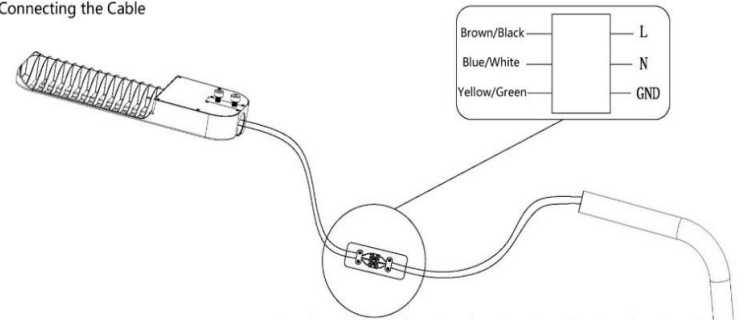

Connecting the Cable

Carton Dimensions