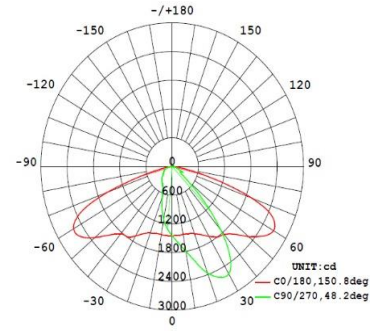

Fishbone Style Heatsink
Average Temperature >26°C

50*150° beam angle
light distribution

High Efficacy Inventronics Mini Driver

Philips Lumileds
Luxeon 3030 Chip

40mm Diameter Connector
Can Equipe Other Adaptor to Fit
Different Size Poles

Photometric Specifications

Luminous Flux	+Lumen tolerance +/- 5% 2,400lm
CRI	Ra>78
CCT	3000-6500K
Optional Beam Angle	50*150° / 90*100°

Mechanical Specifications

IP&IK Rating	IP66 & IK10
Lifetime	50000 hours - L70, @25°C
Structure	Unibody Aluminum
Lens	PC
Fixture Dimension	460*173*53mm 18.1*6.8*2.1 inches
Net Weight	2.45kg
Carton Dimension	506*221*96mm
Gross Weight	3.2kg

Luminous Flux	+Lumen tolerance +/- 5% 3,600lm
CRI	Ra>78
CCT	3000-6500K
Optional Beam Angle	50*150° / 90*100°

Mechanical Specifications

IP&IK Rating	IP66 & IK10
Lifetime	50000 hours - L70, @25°C
Structure	Unibody Aluminum
Lens	PC
Fixture Dimension	460*173*53mm 18.1*6.8*2.1 inches
Net Weight	2.45kg
Carton Dimension	506*221*96mm
Gross Weight	3.2kg

Photometric Specifications

Luminous Flux	+Lumen tolerance +/- 5% 4,800lm
CRI	Ra>78
CCT	3000-6500K
Optional Beam Angle	50*150° / 90*100°

Mechanical Specifications

IP&IK Rating	IP66 & IK10
Lifetime	50000 hours - L70, @25°C
Structure	Unibody Aluminum
Lens	PC
Fixture Dimension	460*173*53mm 18.1*6.8*2.1 inches
Net Weight	2.45kg
Carton Dimension	506*221*96mm
Gross Weight	3.2kg